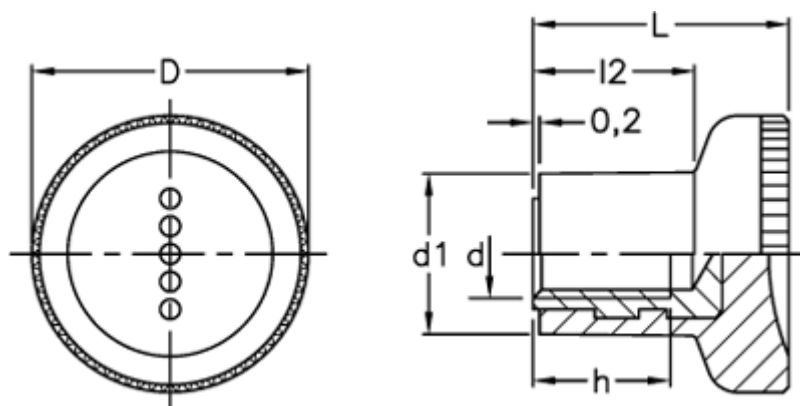

Data Sheet

Article number: 23052423211

Description: E+G Knurled knob
EKK.31-B M10-C1

Measures

D	= 31
d1	= 18.5
d 6H	= M10
h	= 17
L	= 27.0
l2	= 17.0